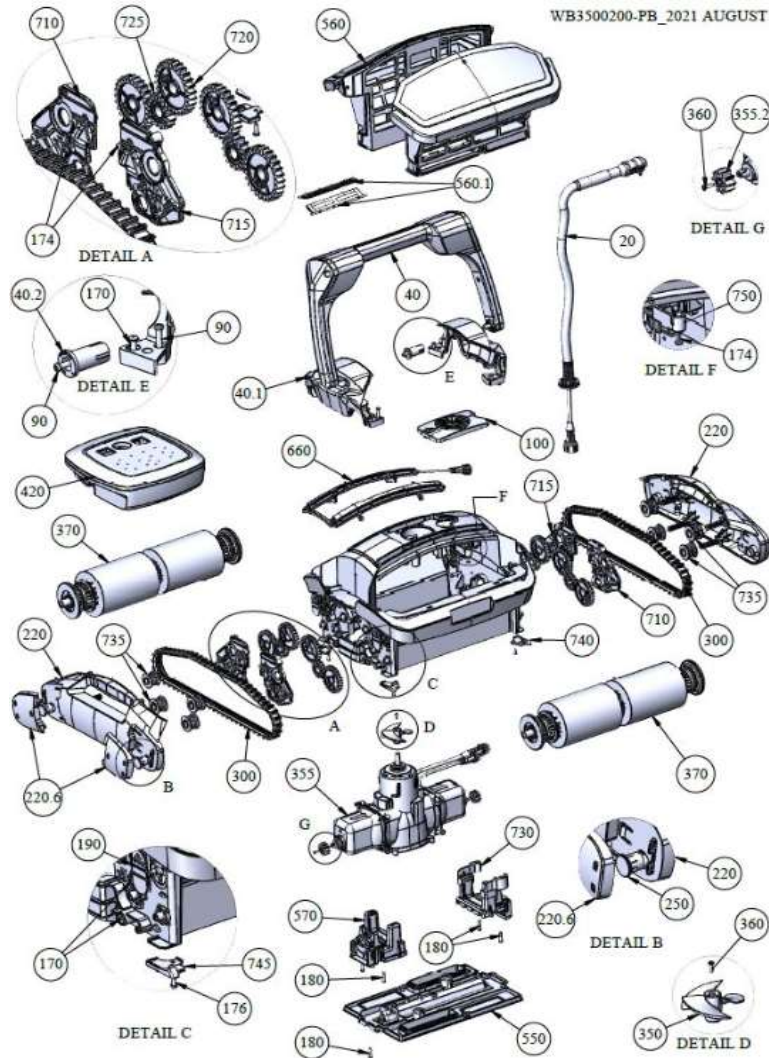

WB3500200-PB_2021 AUGUST

INO 50

RERD-TRNB-TIN1E

Item No	Part No	Qty	Year	Description	BWT Item number
90	2500	6	2024	SCREW #8X1.175 PH PN	125259405
170	2700	14	2024	SCREW #8X11\16 PHIL.	125259413
180	2701	5	2024	SCREW #8X11\16 PHIL PN	125259414
730	AS1026300	1	2024	ASSY BRACKET LED&DIY CON&OMEGA	
40	AS1040330	1	2024	HANDLE ASSY	
550	AS1050304	1	2024	BOTTOM LID ASSY	125259195
570	AS1050952	1	2024	VB ASSY FOR BREEZER	125259242
560	AS1053290	2	2024	FILTER TOP ASSY GYFTRN	
355	AS2903390-SP	1	2024	MOTOR DU/CLM/PVA/RC/DIYA/V33	125299047
420	AS4722010-SP	1	2024	SP P.SUPPLY JUPITER NOYA	125299050
660	ASPP00778BL	1	2024	ASSY LED	
100	ASPP00794IV	1	2024	ASSY PUMP OUTLET COVER	125306440
370	BS38254CGA	2	2024	WHEEL TUBE ASSY	125548273
174	HW0005800	15	2024	SCREW EJOT PT KA 40x14 WN1412	125259429
750	PP0052210	1	2024	CABLE CLIP 14MM	125259410
250	PP00770GY	4	2024	AXEL BUSHING	125259468
560,1	PP00774IV	2	2024	FILTER INLET FLAP	125299628
220	PP00779IV	2	2024	SIDE PLATE	125306453
40,1	PP00789GY	2	2024	FLOATING HANDLE BRACKET	
40,2	PP0079000	2	2024	FLOATING HANDLE AXIS	125306455
355,2	PP0092300	2	2024	External pinion	125306459
720	PP0093800	8	2024	SIDE COGWHEEL BIG	125259285
725	PP0093900	4	2024	SIDE COGWHEEL SMALL	125259337
300	PP00949CG	2	2024	TRACK BELT 65 SHORE	125259205
735	PP0095100	8	2024	TRACK BELT ROLLER	125259358
350	PP00952GY	1	2024	PROPELLER	125259219
190	PP0095300	4	2024	WATER OUTLET FLAP	125259417
740	PP0096500	2	2024	BOTTOM PROTECTOR RIGHT	125259446
745	PP0096800	2	2024	BOTTOM PROTECTOR LEFT	125259461
715	PP0096900	2	2024	RIGHT SIDE PLATE BUSHING	125259330
710	PP0097000	2	2024	LEFT SIDE PLATE BUSHING	125259349
220,6	SA0078000	4	2024	BUMPER OVER MOLD ASSY	
360	SW00069	3	2024	SCREW M3X10 PHIL DIN-965	125259344
176	SW1001900	4	2024	DELTA PT M3x10	125306464
20	WA00326DIYA	1	2024	F.CABLE CG/18M/4C/EL-SW/DIYA	125299042