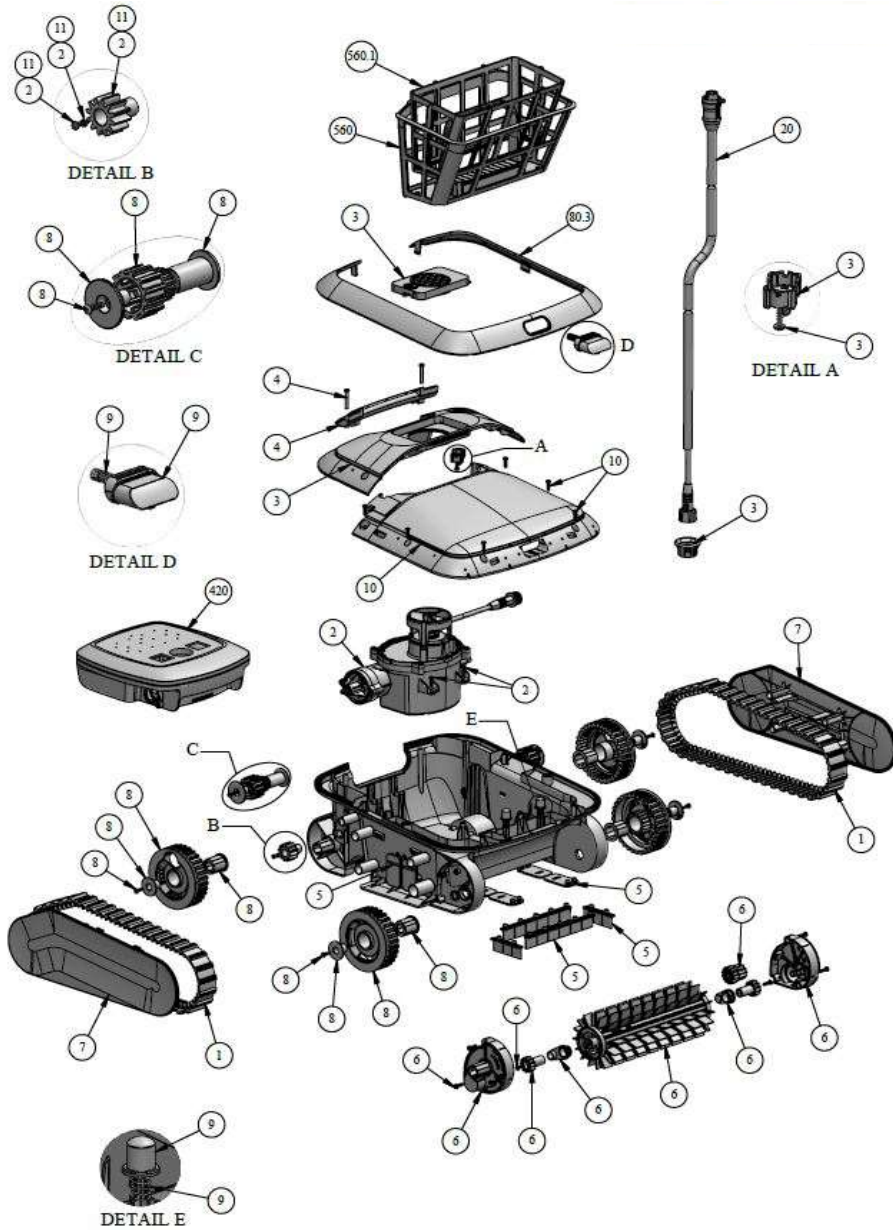

COSMY 200

Item No	Part No	Qty	Year	Description	BWT Item number
560	AS1054100	1	2024	OUTER FILTER ASSY	125536148
560,1	SA0220000	1	2024	ASSY INNER FILTER	125536149
420	AS4722013-SP	1	2024	SP P.SUPPLY JUPITER NOYA	125536153
1	KITNOY00100	1	2024	KIT TRACK NOYA	125536154
10	KITNOY00200	1	2024	KIT TOP FRONT COVER	125536155
4	KITNOY00301	1	2024	KIT HANDLE NOYA	125536156
5	KITNOY00400	1	2024	KIT FLAP NOYA	125536157
6	KITNOY00500	1	2024	KIT BRUSH & PINION NOYA	125536158
7	KITNOY00600	1	2024	KIT SIDE PLATE NOYA	125536159
8	KITNOY00700	1	2024	KIT DRIVE SYSTEM NOYA	125536161
9	KITNOY00800	1	2024	KIT DOOR LIFT KNOB	125536162
11	KITNOY00900	1	2024	KIT PINION NOYA	125536163
3	KITNOY01000	1	2024	KIT BACK COVER	125536164
80,3	PP02195LB	1	2024	TOP COVER FRAME	125536160
20	WA00366DIYA	1	2024	F.CABLE CG/16M/4C/DIYA	125536167
2	AS2503620-SP	1	2024	SP MOTOR	125536151