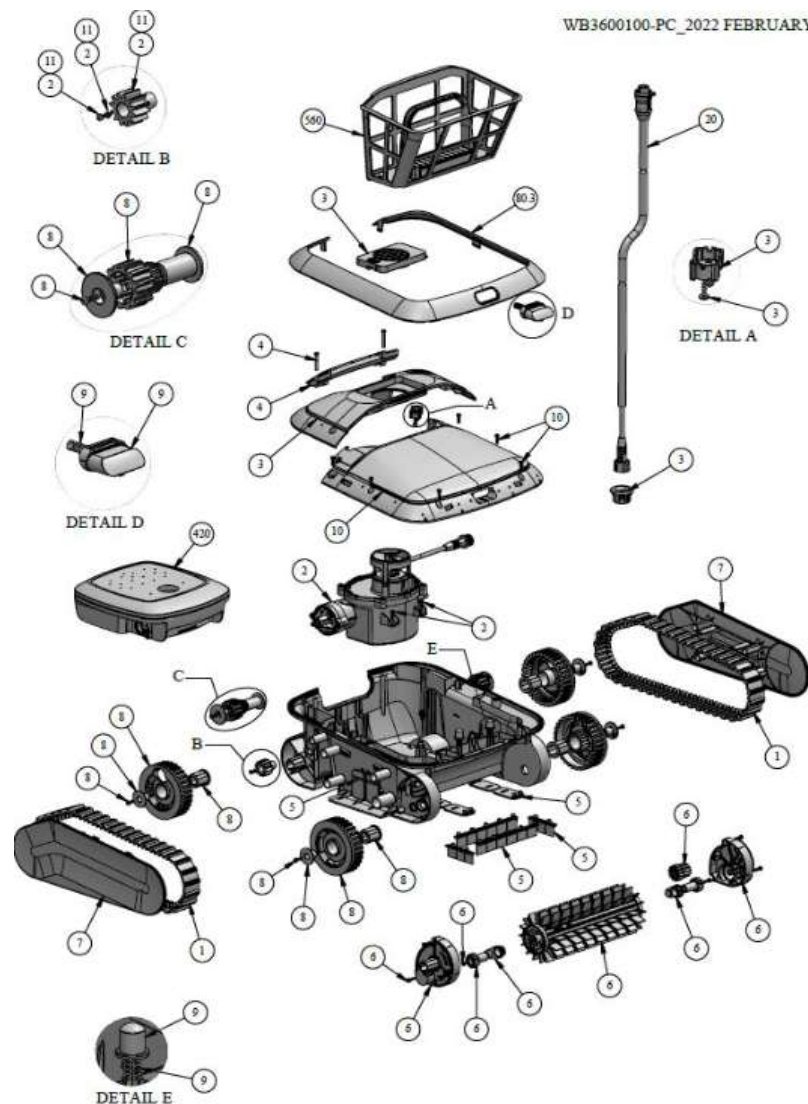

WB3600100-PC\_2022 FEBRUARY

**INO 30**

**RE2N-NOY0-IN31E**

Item No	Part No	Qty	Year	Description	BWT Item number
560	AS1054100	1	2024	OUTER FILTER ASSY	125536148
2	AS2503320-SP	1	2024	SP MOTOR DU/CLM/PVC/DIYA/V54	125536151
420	AS4721000-SP	1	2024	SP POWER SUPPLY VENUS FOR EUROPE	125299048
1	KITNOY00100	1	2024	KIT TRACK NOYA	125536154
10	KITNOY00201	1	2024	KIT TOP FRONT COVER	
4	KITNOY00301	1	2024	KIT HANDLE NOYA	125536156
5	KITNOY00400	1	2024	KIT FLAP NOYA	125536157
6	KITNOY00500	1	2024	KIT BRUSH & PINION NOYA	125536158
7	KITNOY00604	1	2024	KIT SIDE PLATE NOYA	
8	KITNOY00700	1	2024	KIT DRIVE SYSTEM NOYA	125536161
9	KITNOY00801	1	2024	KIT DOOR LIFT KNOB	
11	KITNOY00900	1	2024	KIT PINION NOYA	125536163
3	KITNOY01002	1	2024	KIT BACK COVER	
80,3	PP02195IV	1	2024	TOP COVER FRAME	
20	WA00113DIYA	1	2024	F.CABLE CG/16M/2C/DIYA	125536166