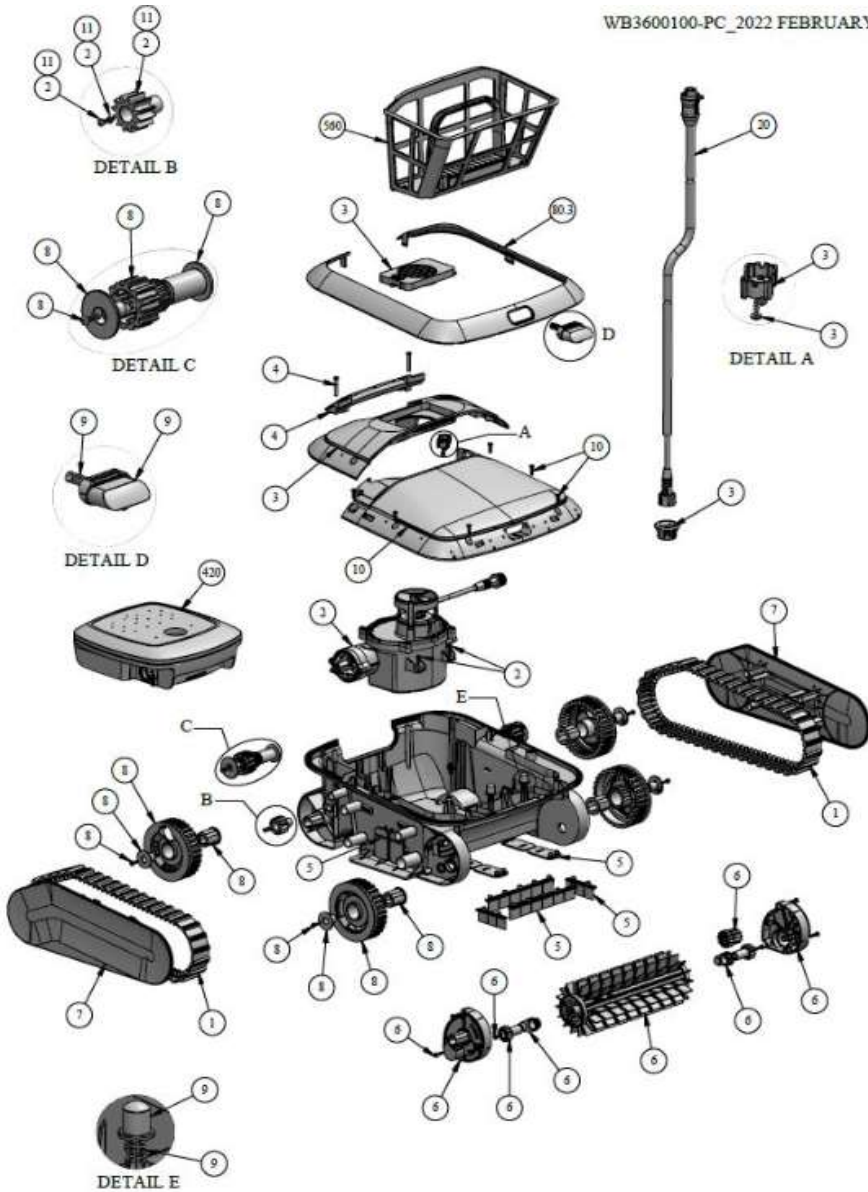

WB3600100-PC_2022 FEBRUARY

RC 30

RE2N-NOY0-RC31E

Item No	Part No	Qty	Year	Description	BWT Item number
560	AS1054100	1	2024	OUTER FILTER ASSY	125536148
2	AS2503320-SP	1	2024	SP MOTOR DU/CLM/PVC/DIYA/V54	125536151
420	AS4723010-SP	1	2024	POWER SUPPLY SATURN GENERAL	125306436
1	KITNOY00100	1	2024	KIT TRACK NOYA	125536154
10	KITNOY00203	1	2024	KIT TOP FRONT COVER	
4	KITNOY00301	1	2024	KIT HANDLE NOYA	125536156
5	KITNOY00400	1	2024	KIT FLAP NOYA	125536157
6	KITNOY00500	1	2024	KIT BRUSH & PINION NOYA	125536158
7	KITNOY00608	1	2024	KIT SIDE PLATE NOYA	
8	KITNOY00700	1	2024	KIT DRIVE SYSTEM NOYA	125536161
9	KITNOY00800	1	2024	KIT DOOR LIFT KNOB	125536162
11	KITNOY00900	1	2024	KIT PINION NOYA	125536163
3	KITNOY01006	1	2024	KIT BACK COVER	
80,3	PP02195IV	1	2024	TOP COVER FRAME	
20	WA00113DIYA	1	2024	F.CABLE CG/16M/2C/DIYA	125536166